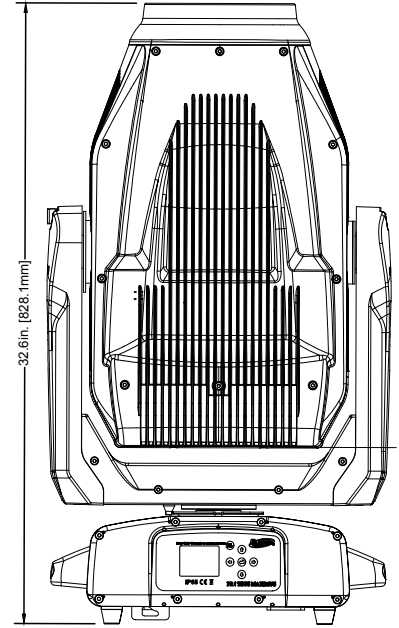

SIZE / WEIGHT

Length: 18.0 in (458mm)
Width: 23.3 in (591mm)
Height: 32.5 in (825mm)
Weight: 117 lbs. (53kg)

ELECTRICAL

AC 120-240V 50/60Hz
Max Power Consumption 1,400W
-4°F to 113°F (-20°C to 45°C)

APPROVALS / RATINGS

Elation Professional B.V. | Junostraat 2 | 6468 EW Kerkrade, The Netherlands
+31 45 546 85 66 | +31 45 546 85 96 fax | www.elationlighting.eu | info@elationlighting.eu

PROTEUS MAXIMUS

950W IP65 Framing Profile Fixture with CMY

UNIT DIMENSIONS

*Dimensions not to scale

PROTEUS MAXIMUS

950W IP65 Framing Profile Fixture with CMY

FOAM IN-LAY DIMENSIONS

B-B

A-A