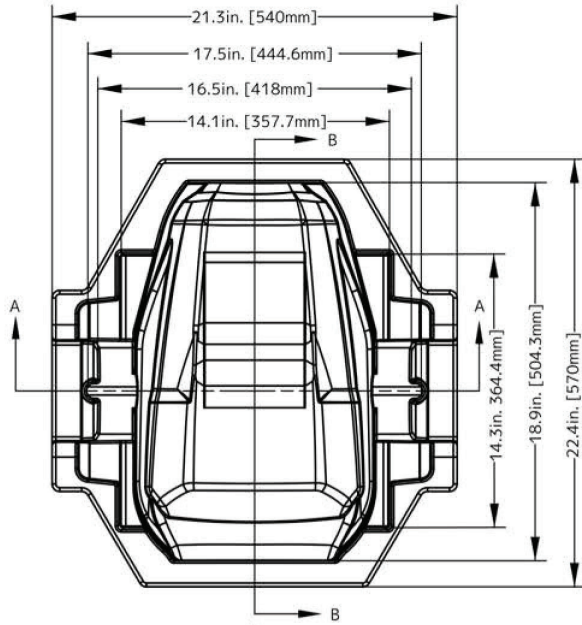

SIZE / WEIGHT

Length: 18.0 in (458mm)
Width: 23.3 in (591mm)
Height: 32.5 in (825mm)
Weight: 117 lbs. (53kg)

ELECTRICAL

AC 120-240V 50/60Hz
Max Power Consumption 1,400W
-4°F to 113°F (-20°C to 45°C)

APPROVALS / RATINGS

UNIT DIMENSIONS

*Dimensions not to scale

PROTEUS MAXIMUS

950W IP65 Framing Profile Fixture with CMY

FOAM IN-LAY DIMENSIONS

B-B

A-A