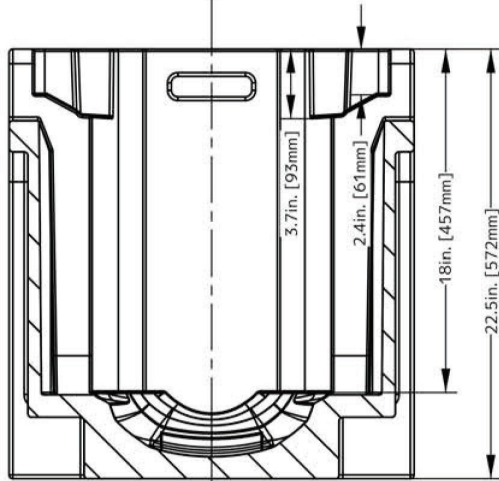

SIZE / WEIGHT

Length: 18.0 in (458mm)
Width: 23.3 in (591mm)
Height: 32.5 in (825mm)
Weight: 117 lbs. (53kg)

ELECTRICAL

AC 120-240V 50/60Hz
Max Power Consumption 1,400W
-4°F to 113°F (-20°C to 45°C)

APPROVALS / RATINGS

UNIT DIMENSIONS

*Dimensions not to scale

PROTEUS MAXIMUS

950W IP65 Framing Profile Fixture with CMY

FOAM IN-LAY DIMENSIONS

B-B

A-A