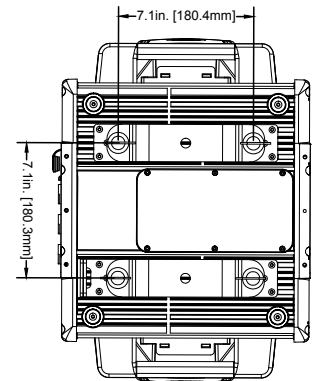

SIZE / WEIGHT

Length: 18.0 in (458mm)
Width: 23.3 in (591mm)
Height: 32.5 in (825mm)
Weight: 117 lbs. (53kg)

ELECTRICAL

AC 120-240V 50/60Hz
Max Power Consumption 1,400W
-4°F to 113°F (-20°C to 45°C)

APPROVALS / RATINGS

Elation Professional B.V. | Junostraat 2 | 6468 EW Kerkrade, The Netherlands
+31 45 546 85 66 | +31 45 546 85 96 fax | www.elationlighting.eu | info@elationlighting.eu

PROTEUS MAXIMUS

950W IP65 Framing Profile Fixture with CMY

UNIT DIMENSIONS

*Dimensions not to scale

PROTEUS MAXIMUS

950W IP65 Framing Profile Fixture with CMY

FOAM IN-LAY DIMENSIONS

B-B

A-A