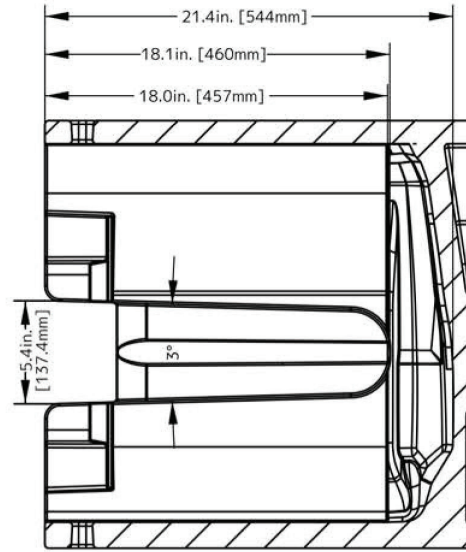

SIZE / WEIGHT

Length: 18.0 in (458mm)
Width: 23.3 in (591mm)
Height: 32.5 in (825mm)
Weight: 117 lbs. (53kg)

ELECTRICAL

AC 120-240V 50/60Hz
Max Power Consumption 1,400W
-4°F to 113°F (-20°C to 45°C)

APPROVALS / RATINGS

UNIT DIMENSIONS

*Dimensions not to scale

PROTEUS MAXIMUS

950W IP65 Framing Profile Fixture with CMY

FOAM IN-LAY DIMENSIONS

B-B

A-A