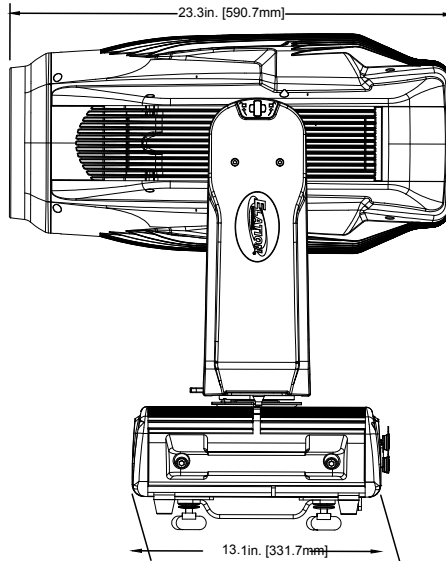

SIZE / WEIGHT

Length: 18.0 in (458mm)
Width: 23.3 in (591mm)
Height: 32.5 in (825mm)
Weight: 117 lbs. (53kg)

ELECTRICAL

AC 120-240V 50/60Hz
Max Power Consumption 1,400W
-4°F to 113°F (-20°C to 45°C)

APPROVALS / RATINGS

Elation Professional B.V. | Junostraat 2 | 6468 EW Kerkrade, The Netherlands
+31 45 546 85 66 | +31 45 546 85 96 fax | www.elationlighting.eu | info@elationlighting.eu

PROTEUS MAXIMUS

950W IP65 Framing Profile Fixture with CMY

UNIT DIMENSIONS

*Dimensions not to scale

PROTEUS MAXIMUS

950W IP65 Framing Profile Fixture with CMY

FOAM IN-LAY DIMENSIONS

B-B

A-A