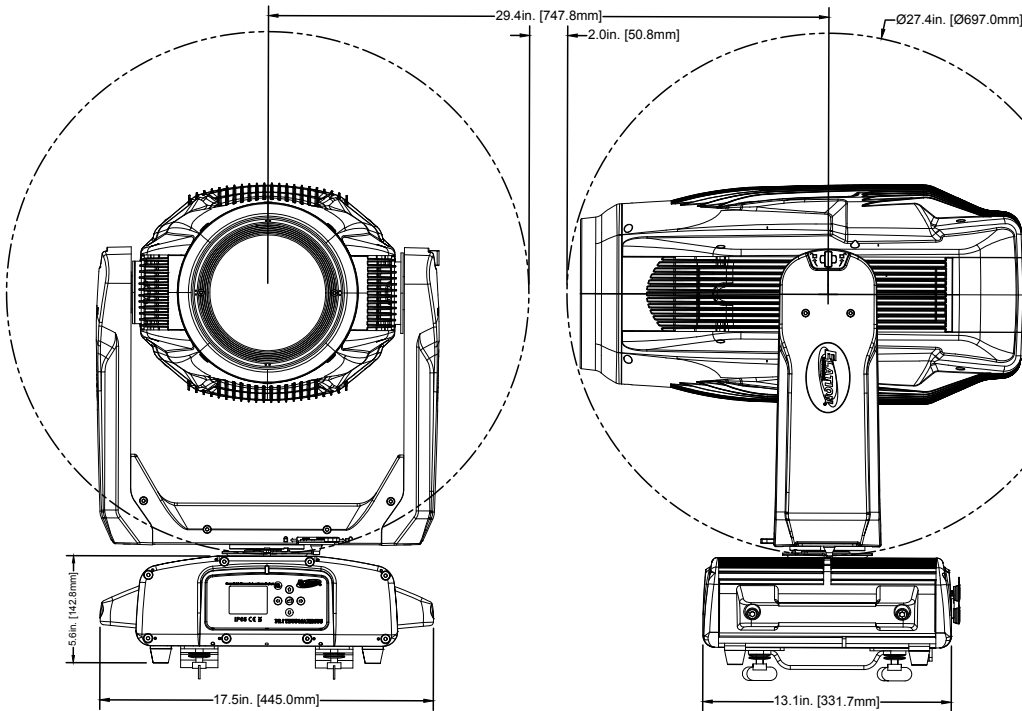

SIZE / WEIGHT

Length: 18.0 in (458mm)
Width: 23.3 in (591mm)
Height: 32.5 in (825mm)
Weight: 117 lbs. (53kg)

ELECTRICAL

AC 120-240V 50/60Hz
Max Power Consumption 1,400W
-4°F to 113°F (-20°C to 45°C)

APPROVALS / RATINGS

UNIT DIMENSIONS

*Dimensions not to scale

PROTEUS MAXIMUS

950W IP65 Framing Profile Fixture with CMY

FOAM IN-LAY DIMENSIONS

B-B

A-A