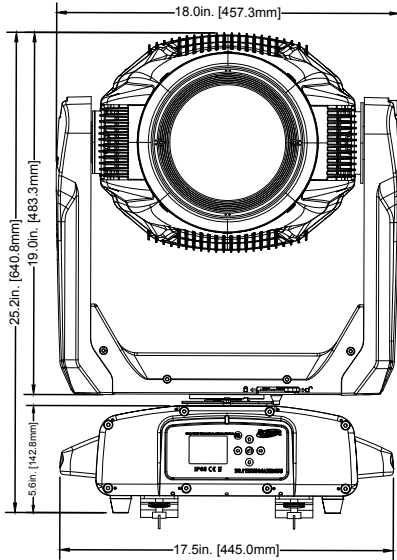

SIZE / WEIGHT

Length: 18.0 in (458mm)
Width: 23.3 in (591mm)
Height: 32.5 in (825mm)
Weight: 117 lbs. (53kg)

ELECTRICAL

AC 120-240V 50/60Hz
Max Power Consumption 1,400W
-4°F to 113°F (-20°C to 45°C)

APPROVALS / RATINGS

Elation Professional B.V. | Junostraat 2 | 6468 EW Kerkrade, The Netherlands
+31 45 546 85 66 | +31 45 546 85 96 fax | www.elationlighting.eu | info@elationlighting.eu

PROTEUS MAXIMUS

950W IP65 Framing Profile Fixture with CMY

UNIT DIMENSIONS

*Dimensions not to scale

PROTEUS MAXIMUS

950W IP65 Framing Profile Fixture with CMY

FOAM IN-LAY DIMENSIONS

B-B

A-A