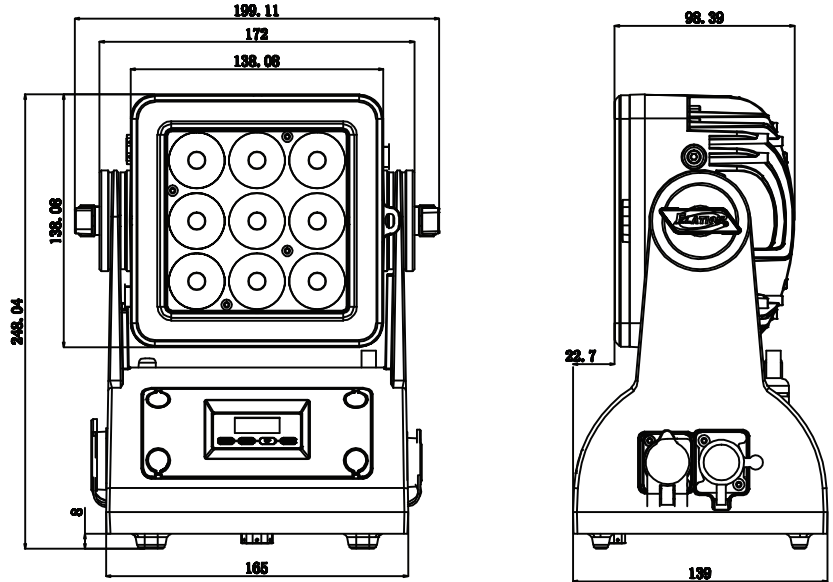

Elation's E-FLY™ Internal Wireless DMX Transceiver

IP65 5pin XLR DMX In/Out

IP65 Power In/Out

SIZE / WEIGHT

Length: 7.8 in (199.11mm)

Width: 5.4 in (139mm)

Height: 7.8 in (248.04mm)

Weight: 10.5 lbs. (4.75kg)

ELECTRICAL / THERMAL

AC 100-240V - 50/60Hz

120W Max Power Consumption

5°F to 113°F (-15°C to 45°C)

APPROVALS / RATINGS

CE | IP65

DIMENSIONS

PIXEL ZONE CONTROL