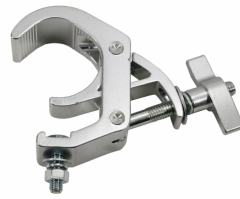

Visit product page

FOS WASH LED QUAD III

L005323

Wash / Beam moving head , 19 RGBW 15w 4in1 LEDs zoom 6-50° ,
3 sections pixel control, Preset color macros RGBW mixing with or
without DMX controller , LCD display.

For data of every color, see the full documentation on Documents tab.

PHOTOS

PRODUCT VIDEO

ACCESSORIES

FOS Double Case Wash Quad III

Double Case with Wheels for 2 pcs Wash Quad III.

FOS SUPER CLAMP 200 BLACK

Professional clamp for fixtures lifting weight 200

FOS SUPER CLAMP 200

Professional clamp for fixtures lifting weight 200

FC-PDC-3

Professional PowerCon / DMX cable 3 meter,