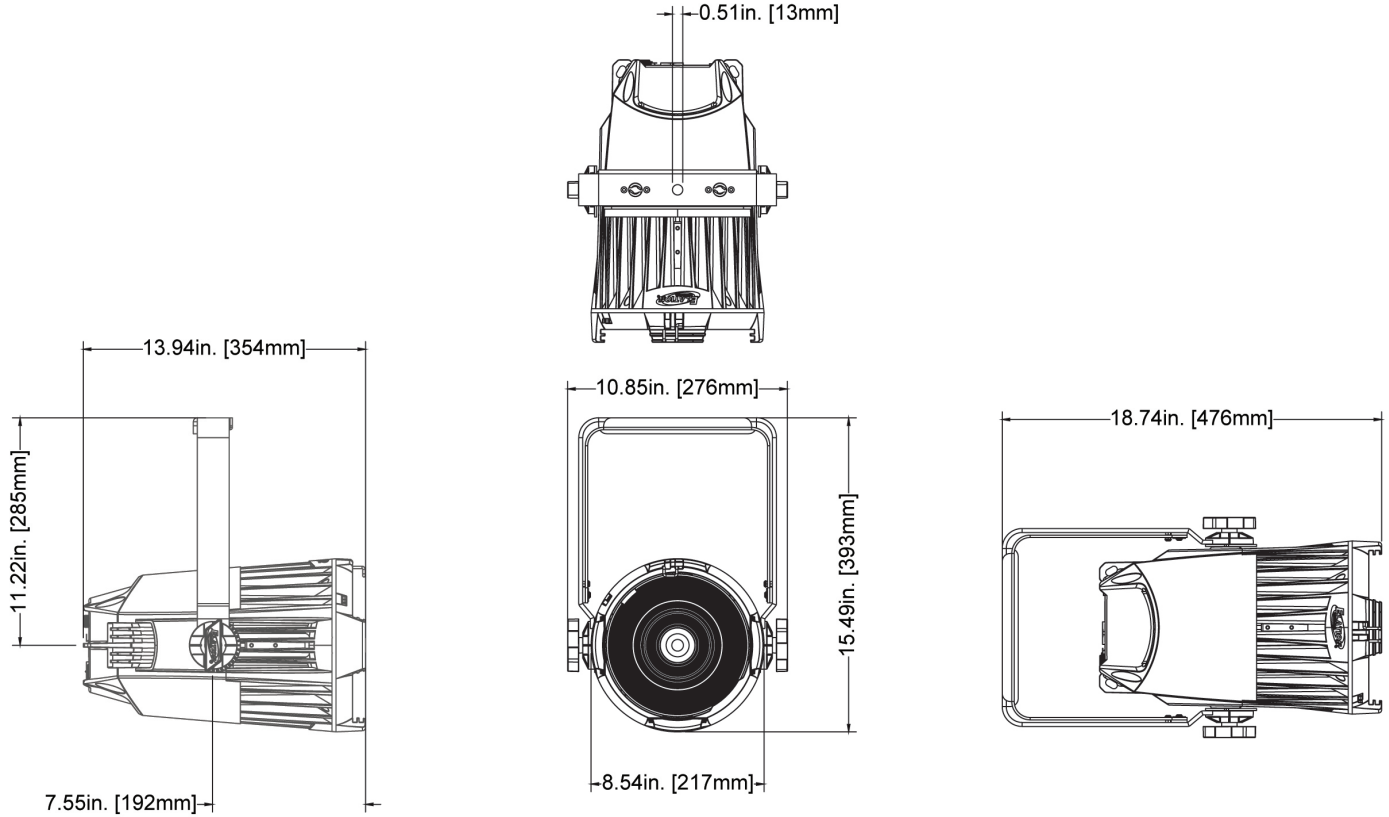

UNIT DIMENSIONS

ORDERING INFORMATION

KLP500	KL PAR FC	1236100142
KLP555	KL PAR FC WH	PENDING
KLP959	BARN DOOR FOR KL PAR FC	1236100143
KLP987	KL PAR XWFL LENS	1236100144
KLP988	KL PAR GLASS LENS	1236100145