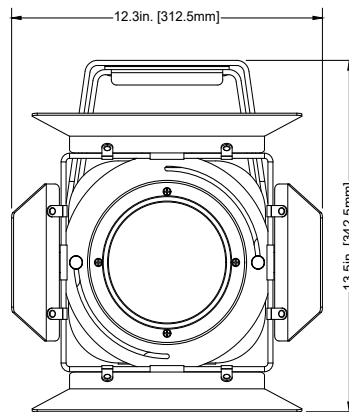

**SIZE / WEIGHT**  
Length: 10.0" (253mm)  
Width: 9.9" (252mm)  
Vertical Height: 11.1" (282mm)  
Weight: 10 lbs. (4.5 kg)

**ELECTRICAL / THERMAL**  
AC 110-240V - 50/60Hz  
78W Max Power Consumption  
Multiple Unit Power Linking  
5°F to 113°F (-15°C to 45°C)

**PHOTOMETRIC DATA**

	3 m	9.8 ft	4 m	13.1 ft	5 m	16.4 ft
7° Beam Diameter	0.3	1.0	0.39	1.3	0.47	1.5
12° Field Diameter	0.56	1.8	0.74	2.4	0.91	3.0
	lux	fc	lux	fc	lux	fc
RED LEDs	833	77	523	49	347	32
GREEN LEDs	1,182	110	717	67	432	40
BLUE LEDs	316	29	188	17	122	11
WHITE LEDs	1,762	164	1,068	99	721	67
FULL ON	3,813	354	2,321	216	1,538	143

**MAX ZOOM - 39° Beam Diameter**

	3 m	9.8 ft	4 m	13.1 ft	5 m	16.4 ft
39° Beam Diameter	2.16	7.1	2.89	9.5	3.61	11.8
43° Field Diameter	2.45	8.0	3.27	10.7	4.1	13.5
	lux	fc	lux	fc	lux	fc
RED LEDs	60	6	36	3	25	2
GREEN LEDs	75	7	44	4	31	3
BLUE LEDs	24	2	15	1	12	1
WHITE LEDs	107	10	64	6	44	4
FULL ON	228	21	135	13	88	8

**DIMENSIONAL DRAWINGS**

\*DRAWINGS NOT TO SCALE