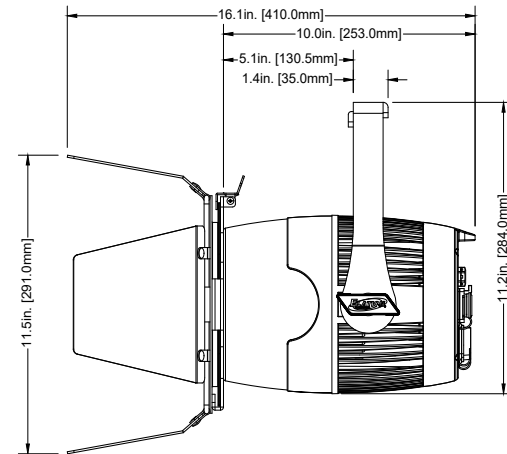

**SIZE / WEIGHT**  
Length: 10.0" (253mm)  
Width: 9.9" (252mm)  
Vertical Height: 11.1" (282mm)  
Weight: 10 lbs. (4.5 kg)

**ELECTRICAL / THERMAL**  
AC 110-240V - 50/60Hz  
78W Max Power Consumption  
Multiple Unit Power Linking  
5°F to 113°F (-15°C to 45°C)

**PHOTOMETRIC DATA**

	3 m	9.8 ft	4 m	13.1 ft	5 m	16.4 ft
7° Beam Diameter	0.3	1.0	0.39	1.3	0.47	1.5
12° Field Diameter	0.56	1.8	0.74	2.4	0.91	3.0
	lux	fc	lux	fc	lux	fc
RED LEDs	833	77	523	49	347	32
GREEN LEDs	1,182	110	717	67	432	40
BLUE LEDs	316	29	188	17	122	11
WHITE LEDs	1,762	164	1,068	99	721	67
FULL ON	3,813	354	2,321	216	1,538	143

**MAX ZOOM - 39° Beam Diameter**

	3 m	9.8 ft	4 m	13.1 ft	5 m	16.4 ft
39° Beam Diameter	2.16	7.1	2.89	9.5	3.61	11.8
43° Field Diameter	2.45	8.0	3.27	10.7	4.1	13.5
	lux	fc	lux	fc	lux	fc
RED LEDs	60	6	36	3	25	2
GREEN LEDs	75	7	44	4	31	3
BLUE LEDs	24	2	15	1	12	1
WHITE LEDs	107	10	64	6	44	4
FULL ON	228	21	135	13	88	8

**DIMENSIONAL DRAWINGS**

\*DRAWINGS NOT TO SCALE