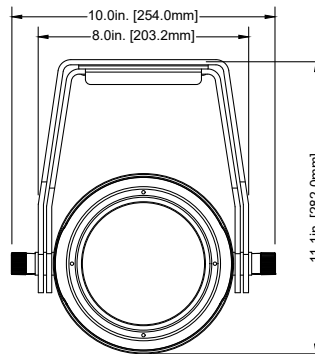

**SIZE / WEIGHT**  
Length: 10.0" (253mm)  
Width: 9.9" (252mm)  
Vertical Height: 11.1" (282mm)  
Weight: 10 lbs. (4.5 kg)

**ELECTRICAL / THERMAL**  
AC 110-240V - 50/60Hz  
78W Max Power Consumption  
Multiple Unit Power Linking  
5°F to 113°F (-15°C to 45°C)

**PHOTOMETRIC DATA**

	3 m	9.8 ft	4 m	13.1 ft	5 m	16.4 ft
7° Beam Diameter	0.3	1.0	0.39	1.3	0.47	1.5
12° Field Diameter	0.56	1.8	0.74	2.4	0.91	3.0
	lux	fc	lux	fc	lux	fc
RED LEDs	833	77	523	49	347	32
GREEN LEDs	1,182	110	717	67	432	40
BLUE LEDs	316	29	188	17	122	11
WHITE LEDs	1,762	164	1,068	99	721	67
FULL ON	3,813	354	2,321	216	1,538	143

**MAX ZOOM - 39° Beam Diameter**

	3 m	9.8 ft	4 m	13.1 ft	5 m	16.4 ft
39° Beam Diameter	2.16	7.1	2.89	9.5	3.61	11.8
43° Field Diameter	2.45	8.0	3.27	10.7	4.1	13.5
	lux	fc	lux	fc	lux	fc
RED LEDs	60	6	36	3	25	2
GREEN LEDs	75	7	44	4	31	3
BLUE LEDs	24	2	15	1	12	1
WHITE LEDs	107	10	64	6	44	4
FULL ON	228	21	135	13	88	8

**DIMENSIONAL DRAWINGS**

\*DRAWINGS NOT TO SCALE