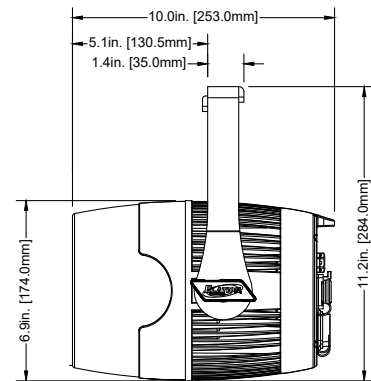

CONTROL / CONNECTIONS
12 DMX Channel Modes (13 Total Channels)
4 Button Touch Control Panel and LCD Menu
Display
RDM (Remote Device Management)
IP Rated 5pin DMX and IP65 Locking Power Cable
In/Out
With Wired Digital Communication Network

SIZE / WEIGHT
Length: 10.0" (253mm)
Width: 9.9" (252mm)
Vertical Height: 11.1" (282mm)
Weight: 10 lbs. (4.5 kg)

ELECTRICAL / THERMAL
AC 110-240V - 50/60Hz
78W Max Power Consumption
Multiple Unit Power Linking
5°F to 113°F (-15°C to 45°C)

APPROVALS / RATINGS
CE | cETLus | IP65

PRODUCT SPECIFICATIONS	
FUZ001	Fuze Par Z60 IP (US SKU)
1236100146	Fuze Par Z60 IP (EU SKU)
NARROW CLAMP	PRO 2" Wrap Around Clamp
NEU088	3 ft (1m) IP65 Power Link Cable
	Addition cable lenghts available

PHOTOMETRIC DATA

	3 m	9.8 ft	4 m	13.1 ft	5 m	16.4 ft
7° Beam Diameter	0.3	1.0	0.39	1.3	0.47	1.5
12° Field Diameter	0.56	1.8	0.74	2.4	0.91	3.0
	lux	fc	lux	fc	lux	fc
RED LEDs	833	77	523	49	347	32
GREEN LEDs	1,182	110	717	67	432	40
BLUE LEDs	316	29	188	17	122	11
WHITE LEDs	1,762	164	1,068	99	721	67
FULL ON	3,813	354	2,321	216	1,538	143

MAX ZOOM - 39° Beam Diameter

	3 m	9.8 ft	4 m	13.1 ft	5 m	16.4 ft
39° Beam Diameter	2.16	7.1	2.89	9.5	3.61	11.8
43° Field Diameter	2.45	8.0	3.27	10.7	4.1	13.5
	lux	fc	lux	fc	lux	fc
RED LEDs	60	6	36	3	25	2
GREEN LEDs	75	7	44	4	31	3
BLUE LEDs	24	2	15	1	12	1
WHITE LEDs	107	10	64	6	44	4
FULL ON	228	21	135	13	88	8

DIMENSIONAL DRAWINGS

*DRAWINGS NOT TO SCALE